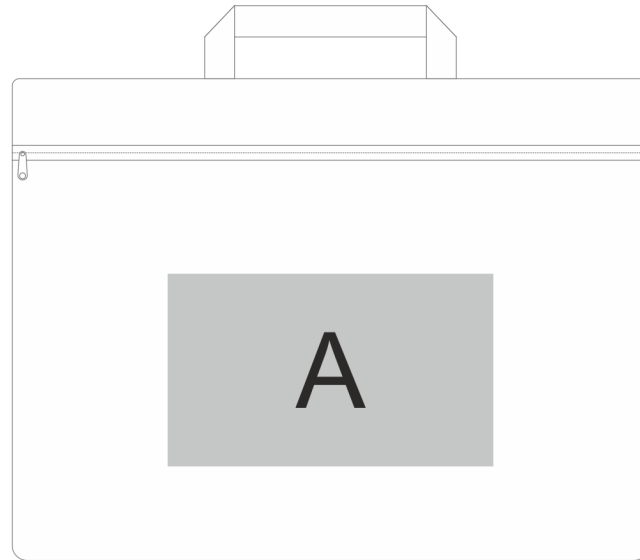

BG-AM-387-B

Lockley Document Bag

FRONT

Need to know:

- Includes 1-Colour, 1-Position Screen Print (setup fees apply)

Branding Options:

Position A

1. Screen Print (SB)
1 Colour
Size: 220mm wide x 130mm high

2. Digital Direct Transfer (DDT-D)
Full Colour
Size: 105mm wide x 74mm high

3. Digital Direct Transfer (DDT-A)
Full Colour
Size: 148mm wide x 105mm high

4. Digital Direct Transfer (DDT-B)
Full Colour
Size: 180mm wide x 140mm high